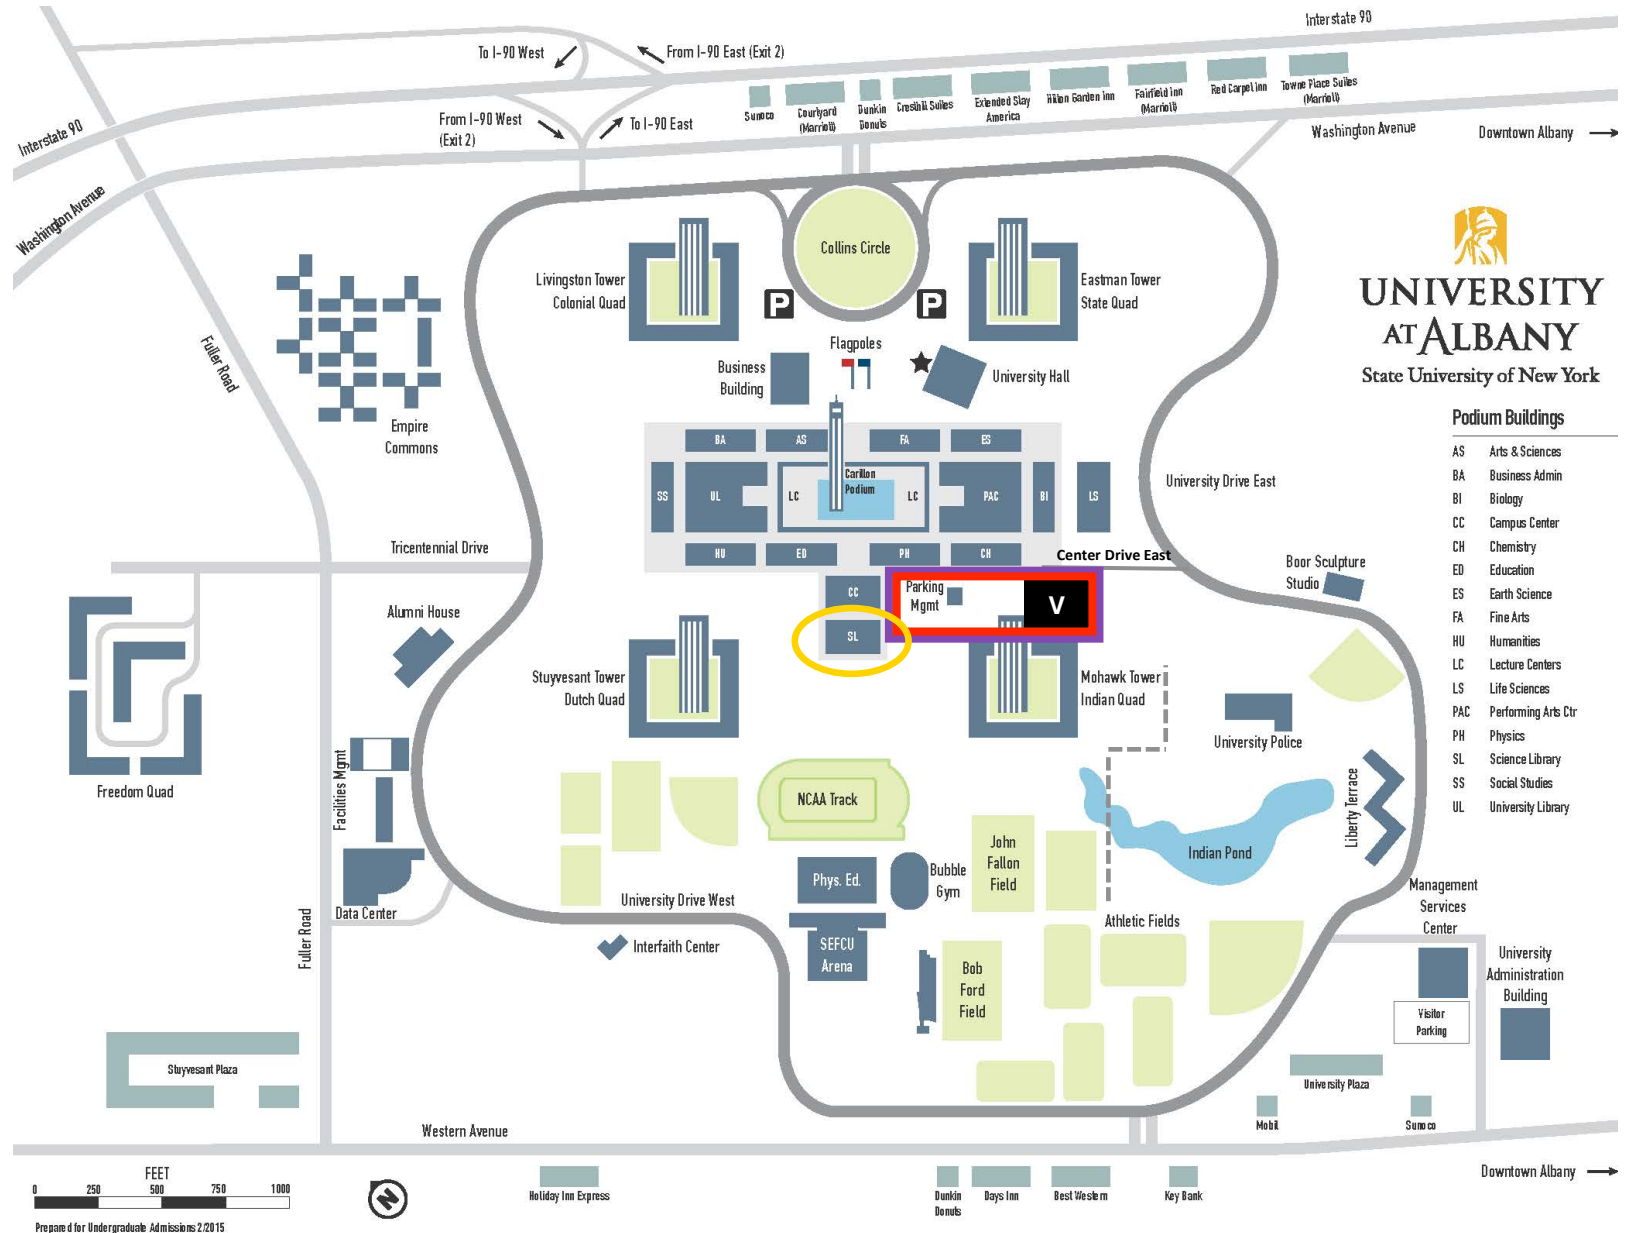

EVOLVE FREE PARKING KEY:

Free!

Also free!

BUILDING INFO:

Science Library
1400 Washington Ave
Albany, NY 12222

The yellow oval marks the spot.

ADDITIONAL INFORMATION:

Once on the UAlbany campus, look for the EVOLVE signs directing you to the free parking area and conference site.

Volunteers will also be available to help guide you.

Directions to UAlbany are available [here](#).

Travel safely!

THE STUDY ABROAD RETURNEE CONFERENCE

Podium Buildings

- AS Arts & Sciences
- BA Business Admin
- BI Biology
- CC Campus Center
- CH Chemistry
- ED Education
- ES Earth Science
- FA Fine Arts
- HU Humanities
- LC Lecture Centers
- LS Life Sciences
- PAC Performing Arts Ctr
- PH Physics
- SL Science Library
- SS Social Studies
- UL University Library